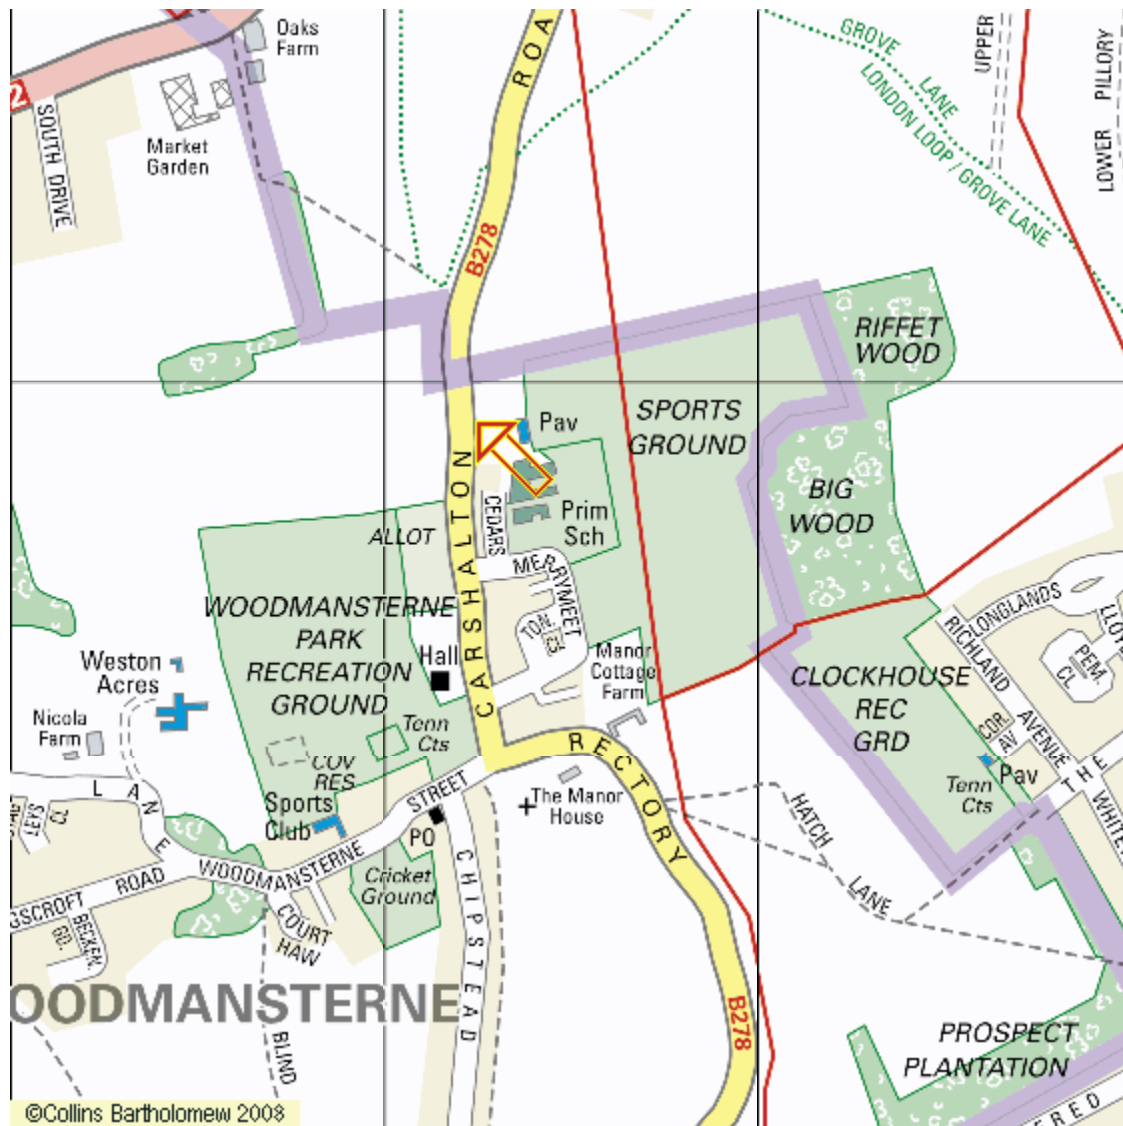

Map & Directions

From M25 Junction 8

Leave M25 at junction 8 and head towards Sutton on the A217. After 5 miles, turn right at traffic lights onto A2022 (Winkworth Road). Follow road across mini round a bout and 2nd round a bout. At next mini round a bout turn right onto Carshalton Road. Club House entrance is half a mile further on the left hand side.

Via Tolworth

At junction 10 on M25 head north on the A3 until you reach the Tolworth exit. Turn right at round a bout onto A240. Follow A240 until you reach Ewell traffic lights where you turn left. Go under railway bridge and then turn right into Banstead Road. At end of Banstead Road (1.5 miles) turn left. Go straight across traffic lights (Winkworth Road). Follow road across mini round a bout and 2nd round a bout. At the next mini round a bout turn right onto Carshalton Road. Club House entrance is half a mile further on the left hand side.